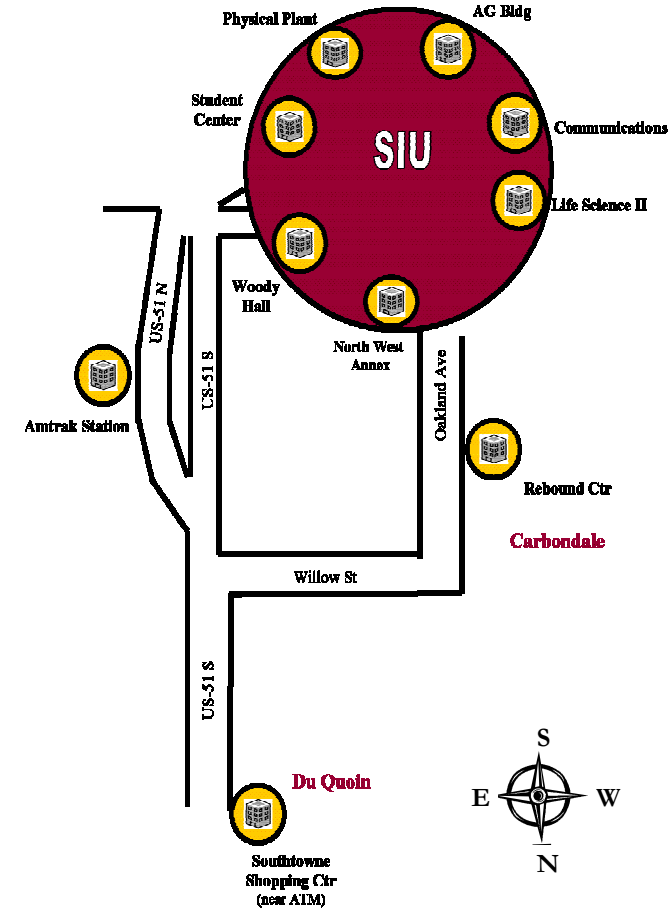

www.southcentraltransit.org

South Central Transit
1616 E. McCord St.
Centralia, IL 62801

This route will deviate up to 3/4 mile to pick up passengers who are unable to access a shuttle stop. A 24-hour notice is required to reserve a seat for route deviation.

**DU QUOIN / SIU
DEVIATED PUBLIC
SHUTTLE**

CHESTNUT Route

Services between Du Quoin & Carbondale with stops at SIU, Rebound & Amtrak

Monday - Friday

No scheduling required

This brochure effective 9/01/2015

**SOUTH CENTRAL
TRANSIT**

800-660-7433

September 1, 2015

CHESTNUT Route

Please arrive at your stop as much as 5 minutes earlier than times published so to ensure that buses are not missed.

Monday - Friday

Du Quoin to Carbondale to Du Quoin

Southtowne Shopping Ctr (Near ATM) Du Quoin	Rebound Center Carbondale	SIU Physical Plant	SIU Student Center	Amtrak Station Carbondale	Kroger Lot Du Quoin
6:00 am		6:30 am		6:35 am	7:00 am
7:00 am	7:30 am		7:50 am	7:58 am	8:25 am
11:00 am	11:30 am		11:40 am	11:45 am	12:10 pm
2:45 pm	3:15 pm	3:25 pm		3:35 pm	4:00 pm
4:00 pm			4:45 pm	4:50 pm	5:15 pm