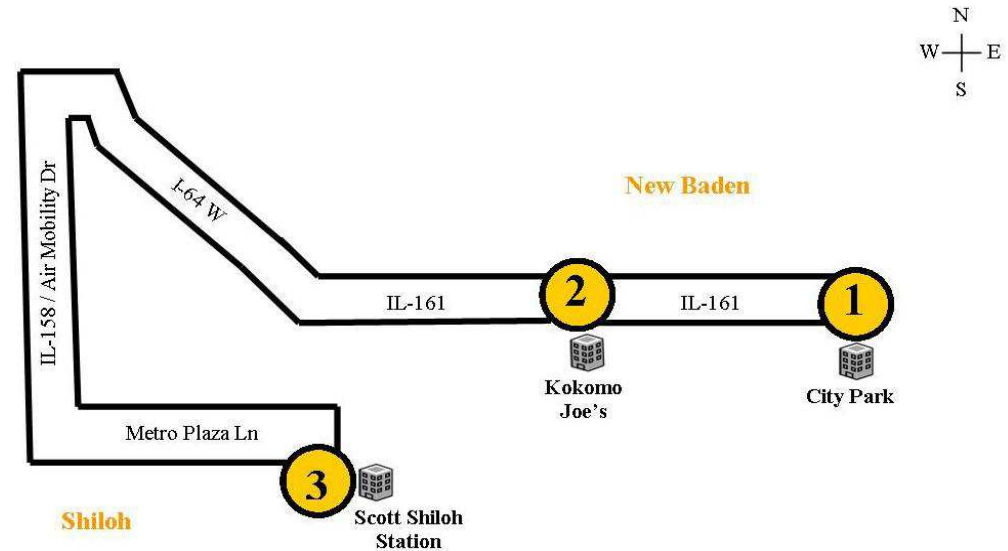

Weekdays Westbound (New Baden to Scott/Shiloh Metro Link)

City Park New Baden	Kokomo Joe's New Baden	Scott Shiloh Station
5:18 AM	5:22 AM	5:48 AM
5:44 AM	5:48 AM	6:20 AM
6:18 AM	6:22 AM	6:39 AM
5:05 PM	5:07 PM	5:23 PM

Weekdays Eastbound (Scott/Shiloh Metro Link to New Baden)

Scott Shiloh Station	Kokomo Joe's New Baden	City Park New Baden
5:48 AM	6:06 AM	6:18 AM
6:20 AM	6:33 AM	6:34 AM
6:39 AM	6:57 AM	7:00 AM
4:25 PM	4:42 PM	5:05 PM
5:01 PM	5:18 PM	5:21 PM
5:36 PM	5:53 PM	5:56 PM

FARES

- SCT ticket to Scott/Shiloh Station $2.00
- SCT ticket plus transfer to Metro Link or Metro Bus $3.00
- Monthly pass (includes transfer) $72.00

Exact fares only - NO change - NO scheduling required

Limited seating available and will be on a first come first served basis.

Please arrive at your stop a few minutes early to ensure that busses are not missed.