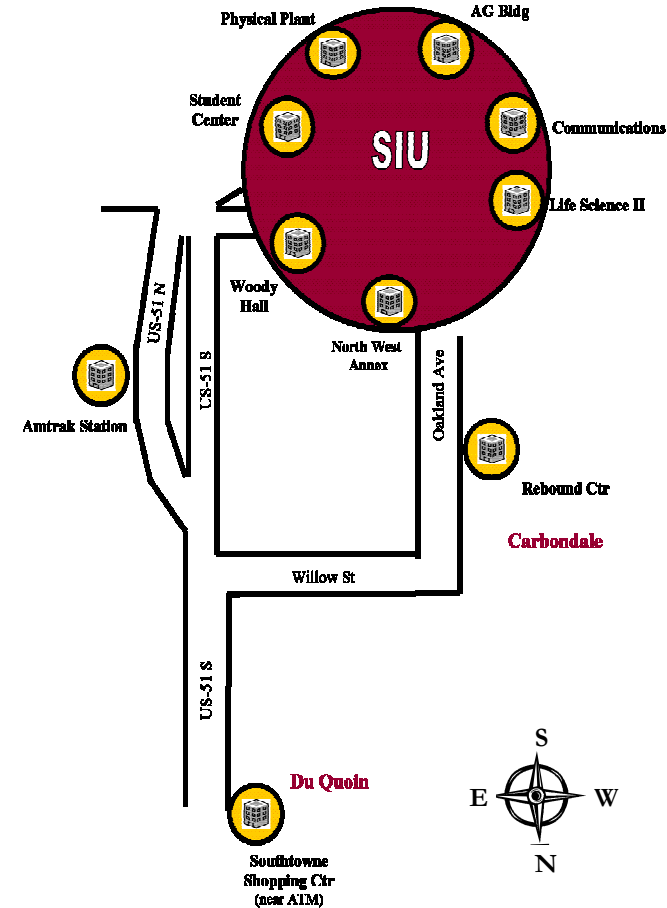

South Central Transit offers safe and reliable shuttle service to the public between the cities of Du Quoin and Carbondale with services to Amtrak Carbondale, Rebound Student Center and SIU Campus for both students and employees.

**DU QUOIN / SIU
DEVIATED PUBLIC
SHUTTLE**

CHESTNUT Route

Services between Du Quoin & Carbondale with stops at SIU, Rebound & Amtrak

Monday - Friday

No scheduling required

 Find us on
Facebook

**SOUTH CENTRAL
TRANSIT**

800-660-7433

August 28, 2017

CHESTNUT Route

Please arrive at your stop as much as 5 minutes earlier than times published so to ensure that buses are not missed.

Monday - Friday

Du Quoin to Carbondale to Du Quoin

Southtowne Shopping Ctr (Near ATM) Du Quoin	Rebound Center Carbondale	SIU Physical Plant	SIU Student Center	Amtrak Station Carbondale	Kroger Lot Du Quoin
6:00 am		6:30 am		6:35 am	7:00 am
7:00 am	7:30 am		7:50 am	7:58 am	8:25 am
2:45 pm	3:15 pm	3:25 pm		3:35 pm	4:00 pm
4:00 pm			4:45 pm	4:50 pm	5:15 pm